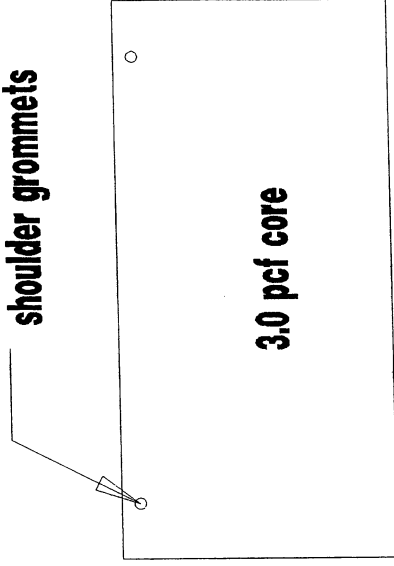

SR-100 BAFFLES

semi rigid, sewn edges

SR-100-2

SR-100-3

standard 4' x 2', 4' x 8' maximum

available fabrics include:

sailcloth nylon

Guilford FR701 style 2100