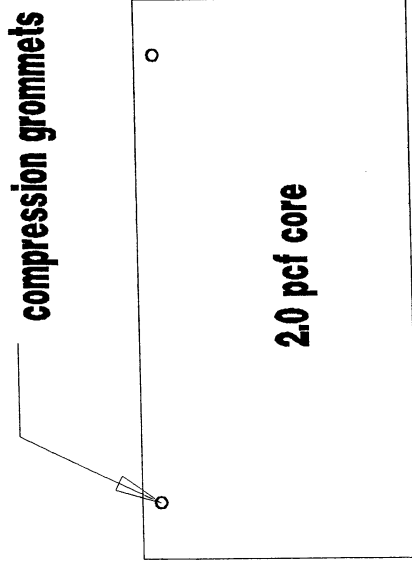

SR-100 BAFFLES

semi rigid, sewn edges

SR-100-2

SR-100-3

standard 4' x 2', 4' x 8' maximum

available fabrics include:

sailcloth nylon

Guilford FR701 style 2100